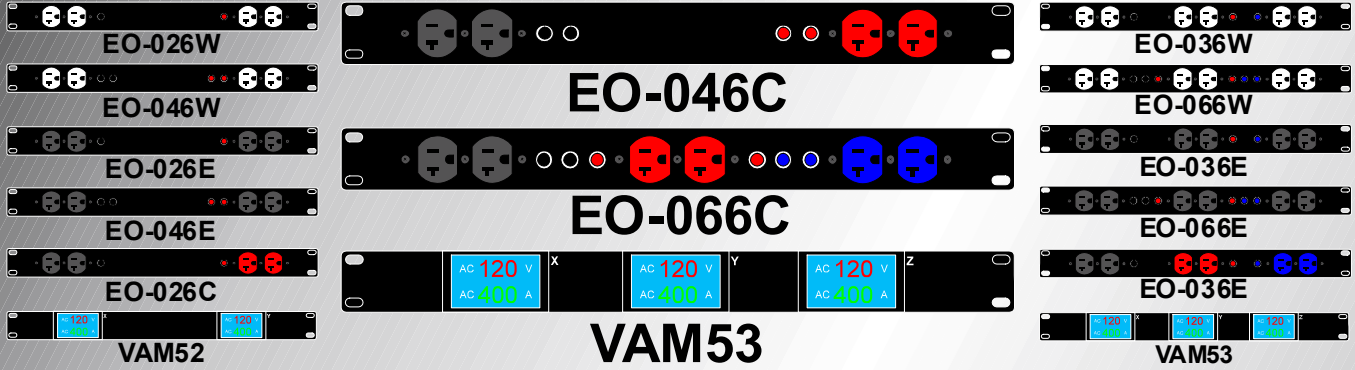

RACKABLES

Made in Michigan

www.Rackables.com

Ready To Go Fully wired Ready to install

Edison Convenience and Meter panels

Edison Convenience Option

The primary components are Edison 20a Duplex outlets in White, Black, Red and Blue and 20a Push to Reset breakers. Two and four circuit units have two plugs per circuit. Three and six circuit units have one plug per circuit. Single phase units color code breakers black and red. Three phase units color code breakers black, red and blue. Panel construction is made from Mild steel, Powdercoated black w/ standard EIC rack holes.

Meter Panel Option

The VA5 meter is a dual display featuring Voltage and Amperage. The VA52 is a single phase panel connected to the X & Y phases. The VA53 is a three phase panel connected to the X, Y and Z phases. The enclosed housing uses plug and play phoenix connectors for power input and amperage coil connections. The entire panel is covered by the manufacturers limited lifetime warranty and is designed and built to be "hot swappable.". Panel construction is made from Mild steel, Powdercoated black w/ standard EIC rack holes.

RB - Rackables

EO - Edison Option

of Circuits

W - White Connectors
C - Colored Connectors

RB - EO - 06 - 6 - C

Mild Steel